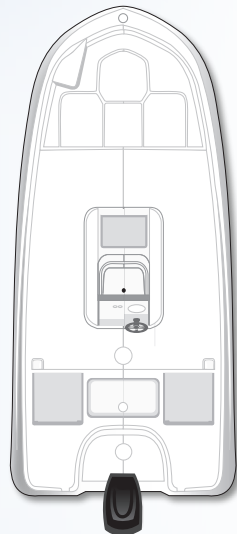

BAYLINER®

Colors, graphics and some equipment shown, subject to change without notice. To view a complete list of colors and options, visit Bayliner.com

STANDARD FEATURES

ENGINE

- 60 HP ELPT Mercury FourStroke Outboard

COCKPIT

- Cup Holders (2)
- Grab Handles (3)
- Mooring Cleats (4)
- Fuel Fill w/ Integrated Vent
- Leaning Post
- Self-Bailing Cockpit

ELECTRICAL SYSTEM & ENGINE COMPARTMENT

- Battery Switch
- 500 GPH Bilge Pump (Manual)

HELM

- Dual Purpose Gauge: Speedometer, Voltmeter
- 12V Horn
- Binnacle-Mounted Engine Controls w/ Trim & Tilt Switch in Handle
- Center Console w/ Stainless Steel Steering Wheel
- Mechanical Cable Steering (Outboard Models)
- Analog Trim Indicator

HULL AND DECK

- Bow & Transom Eyes (3)
- 12V Navigation Lights
- M-Hull™ Design
- Fiberglass Floor Liner
- Helm Windscreen

INTERIOR COLOR

- White

COLOR SELECTIONS

- Solid Hull Colors: White, Blue, Black, or Gray

TRAILER

- Single Axle Galv Trailer

OPTIONS

ENGINE OPTIONS

- 60 HP ELPT CT EFI Mercury FourStroke Outboard
- 75 HP EFI Mercury FourStroke Outboard

COCKPIT

- 12V Accessory Outlet
- Waterproof 120-Watt AM/FM Stereo w/ mp3 Capability

ELECTRICAL SYSTEM & ENGINE COMPARTMENT

- 500 GPH Bilge Pump (Automatic)

HELM

- 7" Glass Dash Screen w/ Engine Data

COLOR SELECTION

- Two-Tone Hull Colors: White w/ Blue, Black, or Gray Hull Stripe

POWER STEERING OPTIONS

- Hydraulic Steering System (115 HP and Below)

WATER SPORT OPTIONS

- Folding Sport Arch/Ski Tow Bar
- Wakeboard Rack (1x or 2x)

STAINLESS STEEL PACKAGE

- Stainless Steel Package (Cup Holders, Fuel Fill, Thru Hull, Horn Vent, Bow Hatch, Latches, Rub Rail)

CANVAS OPTIONS

- Bimini, 6' Top w/ Boot
- Console Cover
- Snap-On Center Console & Helm Seat Cover

ADDITIONAL OPTIONS

- Bow Rail
- Compass
- High Altitude Prop
- Analog Trim Indicator
- VHF Radio w/ Antenna
- Digital Depth Indicator

LIGHTING OPTIONS

- Interior Lighting Package

SEATING & UPHOLSTERY

- Bow Filler Cushion

FISHING OPTIONS

- Forward Livewell
- MotorGuide Freshwater Trolling Motor
- 24V MotorGuide Saltwater Trolling Motor
- K-Top w/ Rail-Mounted Rod Holders
- Lowrance Elite 3x Fishfinder
- Bow Fishing Seat
- Trolling Motor Bracket w/ 24V Plug

SWIM PLATFORM OPTIONS

- Port and Starboard Swim Boards w/ Ladder