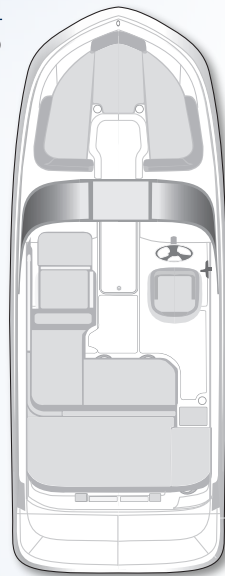

STANDARD FEATURES

ENGINE

- 115 HP EFI Mercury FourStroke Outboard
- 200 HP ECT 4.5L MPI MerCruiser Sterndrive (Alpha 1 Outdrive)

COCKPIT

- Integrated Cooler
- Speakers (2)
- Cup Holders (5)
- Grab Handles (5)
- Mooring Cleats (6)
- Fuel Fill w/ Integrated Vent
- Glove Box
- Helm Seat w/ 180 Degree Swivel
- In-Floor Ski/Wakeboard Storage
- Waterproof 120-Watt AM/FM Stereo w/ MP3 Capability
- Portside Companion Seat (3-Position)
- Self-Bailing Cockpit

ELECTRICAL SYSTEM & ENGINE COMPARTMENT

- Battery Switch
- 500 GPH Bilge Pump (Manual)
- 12V Blower

HELM

- Multi-Function Gauges w/ Fog-Resistant Glass Lenses: Fuel, Speedometer, Tachometer, Voltmeter
- 12V Accessory Outlet
- 12V Horn
- Side-Mounted Engine Controls w/ Trim & Tilt Switch in Handle
- Tilt Steering
- Custom Sport Steering Wheel
- Analog Trim Indicator

HULL AND DECK

- Bow & Transom Eyes (3)
- 12V Navigation Lights
- Stainless Steel Tow Ring
- Fiberglass Floor Liner
- Sport Windshield w/ Opening Center Panel
- Swim Platform w/ Telescoping Ladder

INTERIOR COLOR

- Graphite (Gray & White)

COLOR SELECTIONS

- Solid Hull Colors: White, Blue, Black, or Gray

STEERING OPTIONS

- Hydraulic Steering System (115 HP and Below)

TRAILER

- Single Axle Painted Trailer w/ Brakes & Swing Tongue (Black)

OPTIONS

ENGINE OPTIONS

- 115 HP Mercury Pro XS Outboard
- 150 HP EFI Mercury FourStroke Outboard
- 175 HP Black Mercury FourStroke Outboard
- 250 HP ECT 4.5L MPI MerCruiser Sterndrive (Alpha 1 Outdrive)
- 200 HP 4.5L MPI MerCruiser Sterndrive (Alpha 1 Outdrive) CANADA & INT'L ONLY
- 250 HP 4.5L MPI MerCruiser Sterndrive (Alpha 1 Outdrive) CANADA & INT'L ONLY

ELECTRICAL SYSTEM & ENGINE COMPARTMENT

- 500 GPH Bilge Pump (Automatic)

HELM

- 7" Glass Dash Screen w/ Engine Data

HULL AND DECK

- Windshield w/ Opening Center Panel & Side Wings

INTERIOR COLOR

- Chestnut Interior Exchange

COLOR SELECTION

- Two-Tone Hull Colors: White w/ Blue, Black, or Gray Hull Stripe

WATER SPORT OPTIONS

- Ski Tow Pylon
- Xtreme Tower w/ Integrated Bimini Top
- Wakeboard Rack (1x or 2x)

STAINLESS STEEL PACKAGE

- Stainless Package (Cup Holders, Fuel Fill, Thru Hull, Horn Vent, Bow Hatch, Latches, Rub Rail)

COCKPIT FLOOR COVERING OPTIONS

- Cockpit Carpet Runners
- Snap-In Seagrass Woven Floor Covering (Teak or Gray)
- Cockpit Flooring Mat (Teak or Gray)

CANVAS OPTIONS

- Bimini, 6' Top w/ Boot
- Snap-On Bow Well & Cockpit Cover (Windshield)

CUISINE ACCESSORY OPTIONS

- Cockpit Table

CONVENIENCE OPTIONS

- Bow Speakers (2x)

ADDITIONAL OPTIONS

- High Altitude Prop
- Digital Depth Indicator

LIGHTING OPTIONS

- Exterior Lighting Package (LED Docking Lights, 2X Rear Underwater Lights)
- Interior Lighting Package

SEATING & UPHOLSTERY

- Bow Wind Block (Requires Bow Filler Cushion)
- Bow Filler Cushion

FISHING OPTIONS