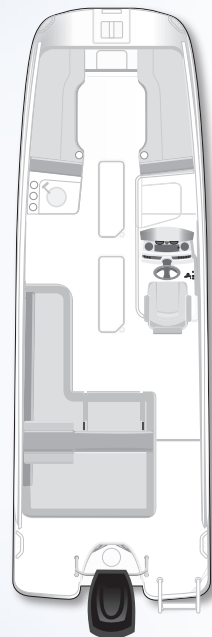

STANDARD FEATURES

ENGINE

- 150 HP EFI Mercury FourStroke Outboard

COCKPIT

- Standard Speakers (4)
- Cup Holders (12)
- Grab Handles (2)
- Mooring Cleats (6)
- Fuel Fill w/ Integrated Vent
- Glove Box
- Helm Seat w/ 180 Degree Swivel
- In-Floor Ski/Wakeboard Storage
- Waterproof 120-Watt AM/FM Stereo w/ mp3 Capability
- Portside Companion Seat
- Large Lockable Port-Side Changing Room and Storage Compartment

ELECTRICAL SYSTEM & ENGINE COMPARTMENT

- Battery Switch
- 500 GPH Bilge Pump (Manual)

HELM

- Multi-Function Gauges w/ Fog-Resistant Glass Lenses: Fuel, Speedometer, Tachometer, Voltmeter
- 12V Accessory Outlet
- 12V Horn
- Side-Mounted Engine Controls w/ Trim & Tilt Switch in Handle
- Tilt Steering
- Custom Sport Steering Wheel
- Analog Trim Indicator

HULL AND DECK

- Bow & Transom Eyes (3)
- 12V Navigation Lights
- M-Hull™ Design
- Anchor Locker
- Fiberglass Floor Liner
- Helm Windscreen
- Swim Platform w/ Telescoping Ladder

INTERIOR COLOR

- Desert Sand Interior

COLOR SELECTIONS

- Solid Hull Colors: Black

CANVAS OPTIONS

- Bimini, 6' Top w/ Boot

OPTIONS

ENGINE OPTIONS

- 175 HP Black Mercury FourStroke Outboard
- 200 HP Black Mercury FourStroke Outboard
- 225 HP Black Mercury FourStroke Outboard
- 250 HP Black Mercury Verado Outboard

COCKPIT

- 25qt Carry-On Cooler

ELECTRICAL SYSTEM & ENGINE COMPARTMENT

- 500 GPH Bilge Pump (Automatic)
- Battery On-Shore Charger 220V
- Battery On-Shore Charger 120V/60

HULL AND DECK

- Bow Ladder w/ Hinged Lid

COLOR SELECTION

- Two-Tone Hull Colors: White w/ Blue

WATER SPORT OPTIONS

- Non-Folding Sport Arch

STAINLESS STEEL PACKAGE

- Stainless Steel Package (Cup Holders, Fuel Fill, Thru Hull, Horn Vent, Bow Hatch, Latches, Rub Rail)

COCKPIT FLOOR COVERING OPTIONS

- Cockpit Carpet Runners
- Snap-In Seagrass Woven Floor Covering (Teak)
- Cockpit Flooring Mat (Teak)

CANVAS OPTIONS

- Bimini, 10' for Bow
- Mooring Cover
- Bimini Enclosure (Bow & Stern Bimini w/ Side Curtains)

CUISINE ACCESSORY OPTIONS

- Bow Table
- Refrigerator (Drawer Style)
- Wet Bar w/ Sink, Faucet and Storage, 10 Gal

CONVENIENCE OPTIONS

- Portable Head
- Pump Out Head

ADDITIONAL OPTIONS

- Air Compressor (Bi-Directional for Inflatables)
- Fender Cleats
- High Altitude Prop
- Digital Depth Indicator

LIGHTING OPTIONS

- Docking Lights
- Underwater Transom Lighting (Blue)
- XR7 Lighting Package (LED Cup Holders, LED Courtesy Lights, Rope Lighting)

SEATING & UPHOLSTERY

- Luxury Helm Seat
- Luxury High-Back Helm Seat
- L-Group Seating w/ Single Lounger

SWIM PLATFORM OPTIONS

- Swim Platform Mat (Teak)

TRAILER

- Tandem Axle Painted Trailer w/ Brakes & Swing Tongue (Black)
- Tandem Axle Galv Trailer w/ Brakes & Swing Tongue