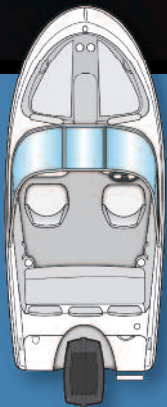

# Bayliner 160 Bowrider

**BAYLINER**  
SO WORTH IT!

- a Wraparound windshield and deep freeboard promote safety.
- b Three-person aft bench seat and transom boarding ladder.
- c Easy-to-read, no-glare helm gauges.
- d Spacious bow seating with cup holders, grab handles and storage beneath cushions.

## Specifications:

Length overall	16'2"	4.93 m
Beam	7'2"	2.18 m
Weight	1,332 lbs	604 kg
Weight w/trailer	1,702 lbs	772 kg
Draft max	2'7"	.79 m
Fuel capacity	18 gal	68 L
People capacity	5	
Base engine	Mercury FourStroke EFI (60 HP)	

## FEATURES/BENEFITS

- Its lightweight design and included trailer make the 160 an easily towable and launchable craft.
- The 160's beam-forward design creates more room in the bow for passengers and under-seat storage. Grab handles and textured bow steps ensure safety.
- Standard 60hp Mercury power adds fuel efficiency and convenience. Engine options boost horsepower to 90.
- The starboard swim ladder is extra long for easy boarding.
- Bayliner's signature black hullside gelcoat comes standard on the 160 Outboard.